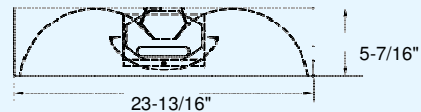

FIXTURE DIMENSIONS:

End View: Recessed Deep Direct/Indirect

All dimensions are inches.
Specifications subject to change without notice.