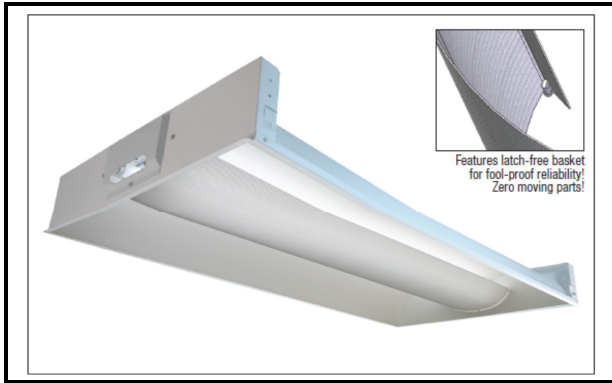

EnduraliteLED™

THE POWER OF CLEAN EFFICIENT LIGHT

DESCRIPTION

An attractive center diffuser 2x2/2x4 direct/indirect linear LED fixture. The DID-M utilizes a white opal acrylic diffuser to provide a higher lumen, soft, balanced illumination for a contemporary appearance and comfortable, low glare light.

The housing and lamp compartment are fully recessed above the ceiling plane, minimizing lamp exposure. The perforated baffle and curved reflector produce a combination of direct and indirect light, fully illuminating the fixture housing.

LAMPS AND DRIVER

Color Temp:	3000k
	4000k
	5000K
	6000k
CRI:	82
Efficacy	120 lms/watt
Driver THD	10.25%
Warranty	5 years

LISTING

All DID Models are certified CSA-CUS, UL and DLC for installations in the U.S. or Canada. The externally driven lamps are CSA approved Master Contract #245571, UL certified, RoHS and LEED compliant.

LED

Recessed Deep Direct/Indirect

DID-22-M-1 (1-lamp)

DID-22-M-2 (2-lamp)

DID-22-M-3 (3-lamp)

DID-24-M-1 (1-lamp)

DID-24-M-2 (2-lamp)

DID-24-M-3 (3-lamp)

FEATURES & BENEFITS

- Center diffuser can be switched out to improve efficiency.
- Built in earthquake feature for added security.
- Latch free diffuser for easier mounting; no moving parts for improved reliability.
- Reflectors and ends feature specially formulated proprietary matte white paint to enhance efficiency.
- Housing Die-formed heavy gauge cold rolled steel.
- Air handling feature available on both 2x2 and 2x4 models
- Basket Options: Extruded white frosted acrylic diffuser or white basket diffuser in lay (Models DID -22/24-HT)
- Finish is low gloss high reflective white finish
- Mounting is standard troffer mounting for T-bar ceilings with earthquake feature
- Lamps: 1,2 or 3-lamp T8 LED

FIXTURE DIMENSIONS:

All dimensions are inches.
Specifications subject to change without notice.